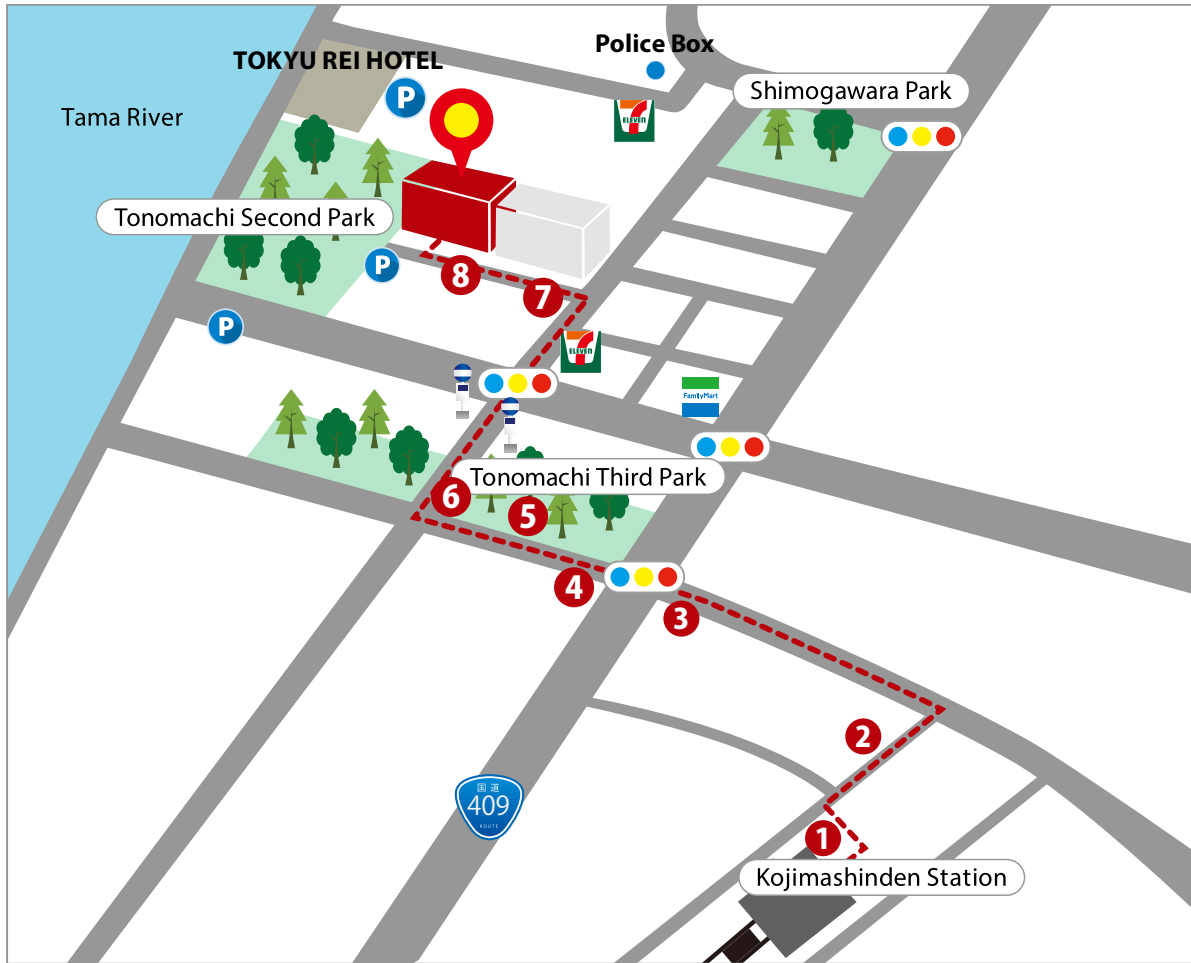

Route from Kojimashinden Station

Shimadzu Tokyo Innovation Plaza

3 Chome-25-40 Tonomachi, Kawasaki Ward, Kawasaki, Kanagawa 210-0821